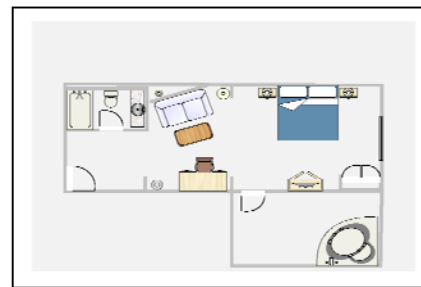

Whirlpool Suites

With a king-size bed and separate two person whirlpool tub, this suite is perfect for anniversaries, honeymoons, special occasions or a relaxing getaway.

BY CHOICE HOTELS

800-334-6912 www.gettysburgcomfordsuites.com
945 Baltimore Pike, Gettysburg PA 17325 Phone: 717-334-6715 Fax: 717-337-3344