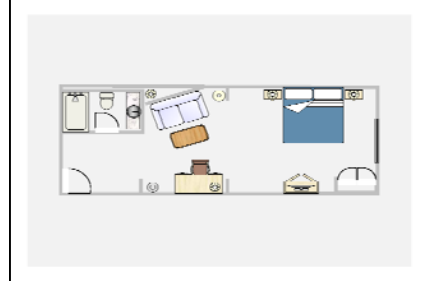

# Room Layouts

All rooms include a refrigerator, microwave, coffeemaker, hair dryer, iron, ironing board, in room safe, 32 inch flat screen TV, curved shower rod, work desk and sofa beds.

## Family Suites

Spacious family suites feature a private bedroom with a king size bed, two queen beds in the main room and a sofa sleeper. This suite is perfect for families of 4-6 people or anyone who prefers a little extra space.

## King Suite

This suite offers a king size bed with adjoining living room area with a sofa sleeper. Perfect for a couple or traveling business person.

## Queen Suite

These large guest suites with adjoining living room sleep up to five people and are equipped with two queen beds, a sofa sleeper perfect for families.